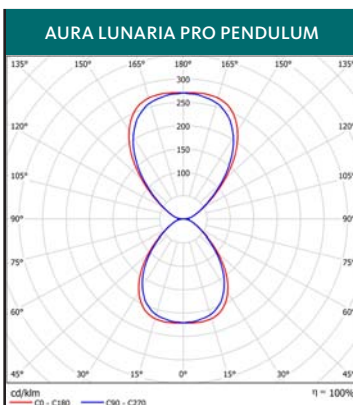

AURA LUNARIA PRO PENDULUM WITH WHITE FRAME 1195 X 295 mm