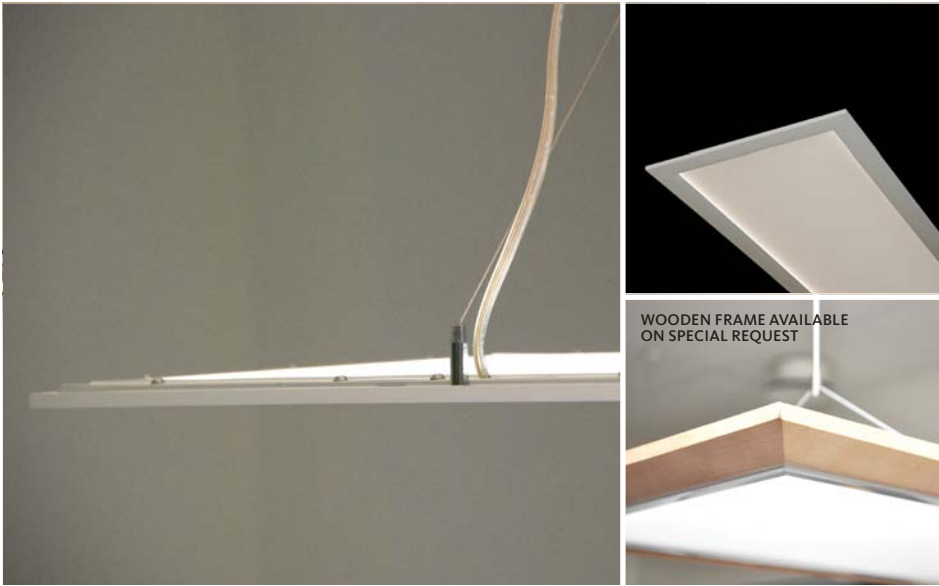

Aura Lunaria Pro Pendulum

A LED pendulum with uniform light and a slim design

Aura Lunaria Pro Pendulum is a high quality LED panel with 40% direct light and 60% indirect light. It prevents eye exhaustion and provides a uniform luminance all over the light panel. The Aura Lunaria Pro Pendulum fulfils the glare requirements for office work (UGR<19) and is especially suitable for computer work in accordance with EN-12464. The luminaire is very easy to install and is delivered complete with a one meter transparent cable. There is a friction lock in the ceiling cup which makes it possible to easily adjust the length of the cables without having to use any tools.

- **Energy efficient**
- **Light weight**
- **50,000 hours lifetime**
- **DALI dimmable**
- **Fulfils glare requirements for office**
- **5 year guarantee**

IP20

LED

CLASS I

APPLICATIONS: office, hotels, retail, lobbies and public buildings.

MATERIAL: Body is made of steel and aluminum. RAL9010 White. Transparent cable. It is also possible to add a wooden frame on special request. Weight without frame is 3,9 kg, weight with frame is 4,9 kg.

INSTALLATION AND CONNECTION: Pendulum. Ceiling cup with four mounting holes. Possible to adjust the height by friction lock. The terminal block (5x1 mm²) is placed in the ceiling cup.

COMPONENTS: LED is available in 3000K and 4000K. Possibility of surface mounted cable, cc wires 60 cm. Dimmable via DALI.