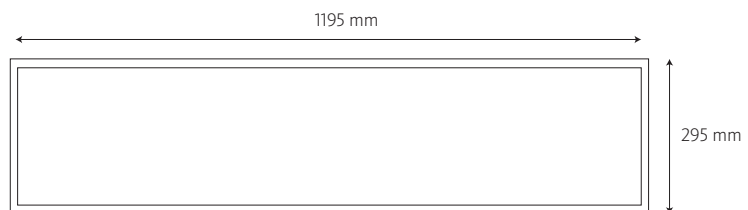

AURA LUNARIA PRO PENDULUM WITH WHITE FRAME 1195 X 295 mm